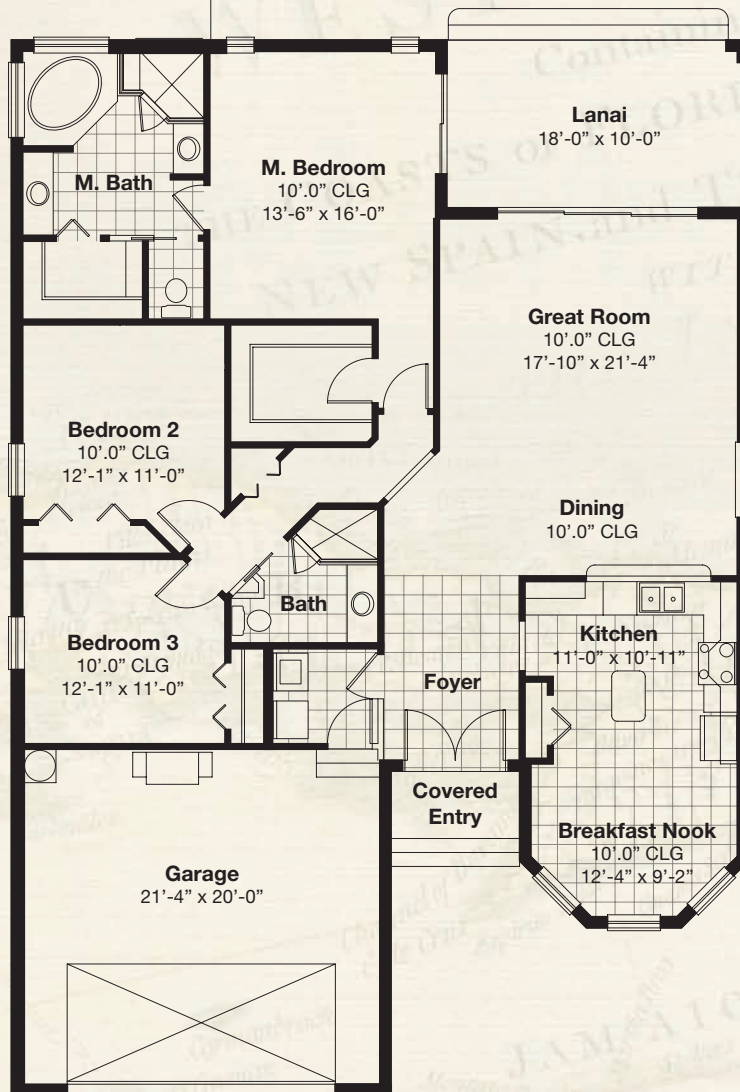

Antiqua

Features

3 Bedroom
2 Bath

Square Feet

Living	1824
Lanai	180
Entry	31
Garage	468
Total	2503

Options

Pool
Extended Garage

Color renderings and landscaping shown are for artistic purposes only and do not necessarily represent actual color choices and landscaping for home exterior. Elevation shown subject to change. Plans, features and availability are subject to change without notice. Square footages are approximate.

8195 Placida Rd., Placida, FL 33946 | 941-698-9200 | www.CoralCaye.net

Antiqua

Features

3 Bedroom
2 Bath

Square Feet

Living	1824
Lanai	180
Entry	31
Garage	468
Total	2503

Options

Pool
Extended Garage

8195 Placida Rd., Placida, FL 33946 | 941-698-9200 | www.CoralCaye.net

Antiqua

Features

3 Bedroom
2 Bath

Square Feet

Living	1824
Lanai	180
Entry	31
Garage	512
Total	2547

Options

Pool
Extended Garage