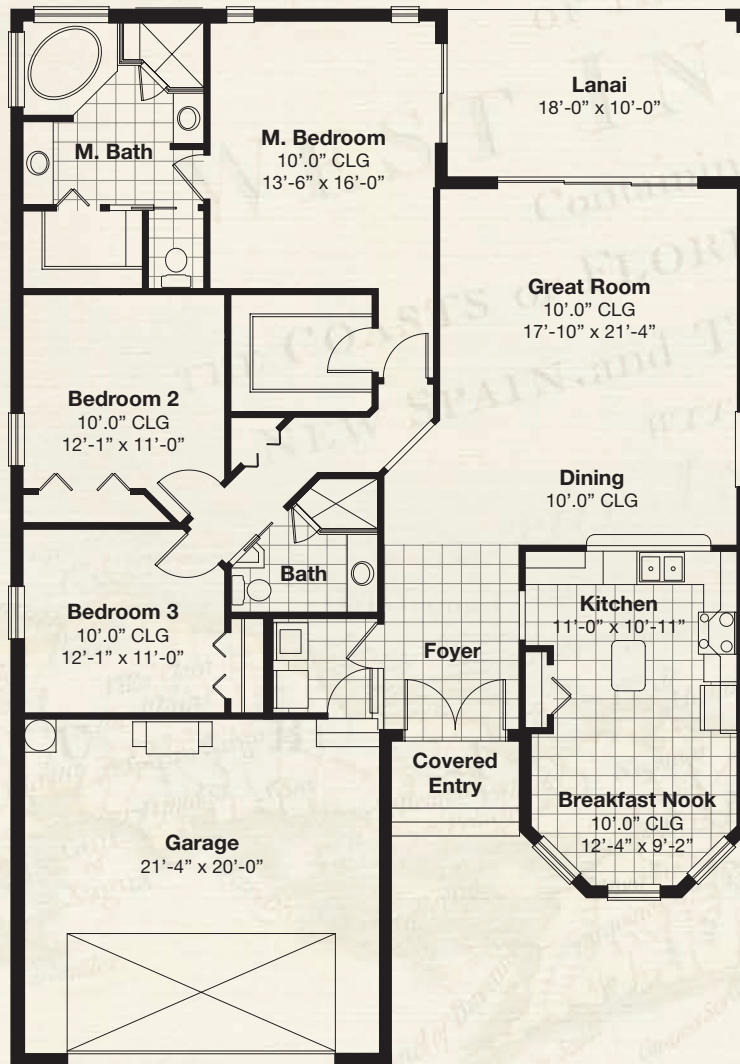

Antiqua

Features

3 Bedroom
2 Bath

Square Feet

Living	1824
Lanai	180
Entry	31
Garage	468
Total	2503

Options

Pool
Extended Garage

Color renderings and landscaping shown are for artistic purposes only and do not necessarily represent actual color choices and landscaping for home exterior. Elevation shown subject to change. Plans, features and availability are subject to change without notice. Square footages are approximate.

8195 Placida Rd., Placida, FL 33946 | 941-698-9200 | www.CoralCaye.net

Antiqua

Features

3 Bedroom
2 Bath

Square Feet

Living	1824
Lanai	180
Entry	31
Garage	468
Total	2503

Options

Pool
Extended Garage

8195 Placida Rd., Placida, FL 33946 | 941-698-9200 | www.CoralCaye.net

Antiqua

Features

3 Bedroom
2 Bath

Square Feet

Living	1824
Lanai	180
Entry	31
Garage	512
Total	2547

Options

Pool
Extended Garage