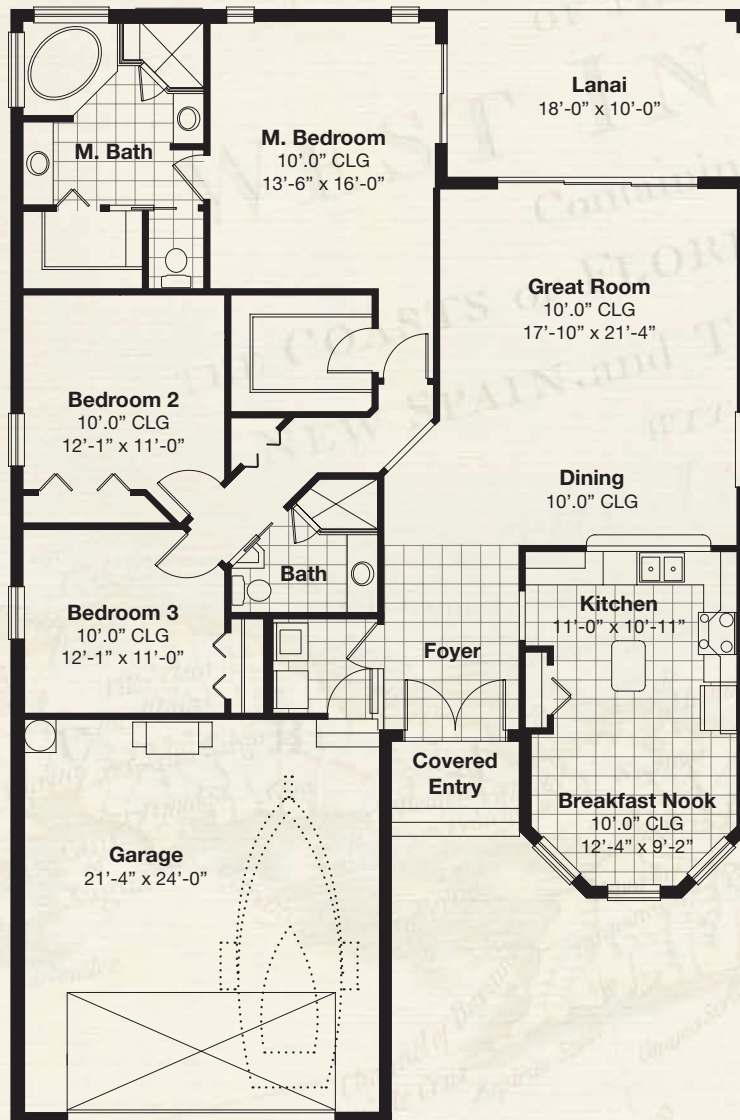

8195 Placida Rd., Placida, FL 33946 | 941-698-9200 | www.CoralCaye.net

Antiqua

Features

3 Bedroom
2 Bath

Square Feet

Living	1824
Lanai	180
Entry	31
Garage	512
Total	2547

Options

Pool
Extended Garage