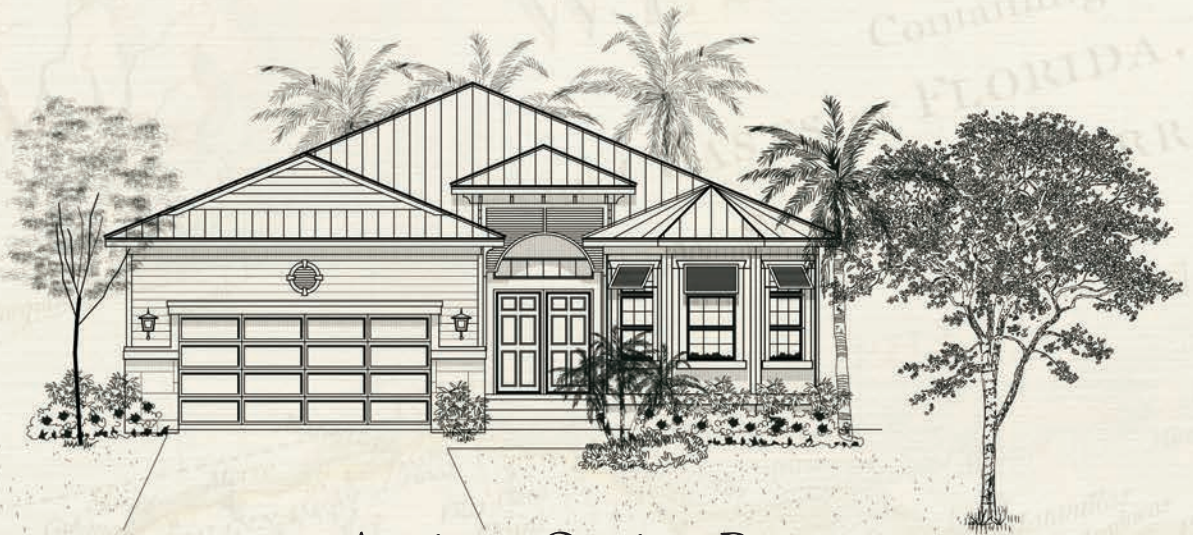

Antigua Option B