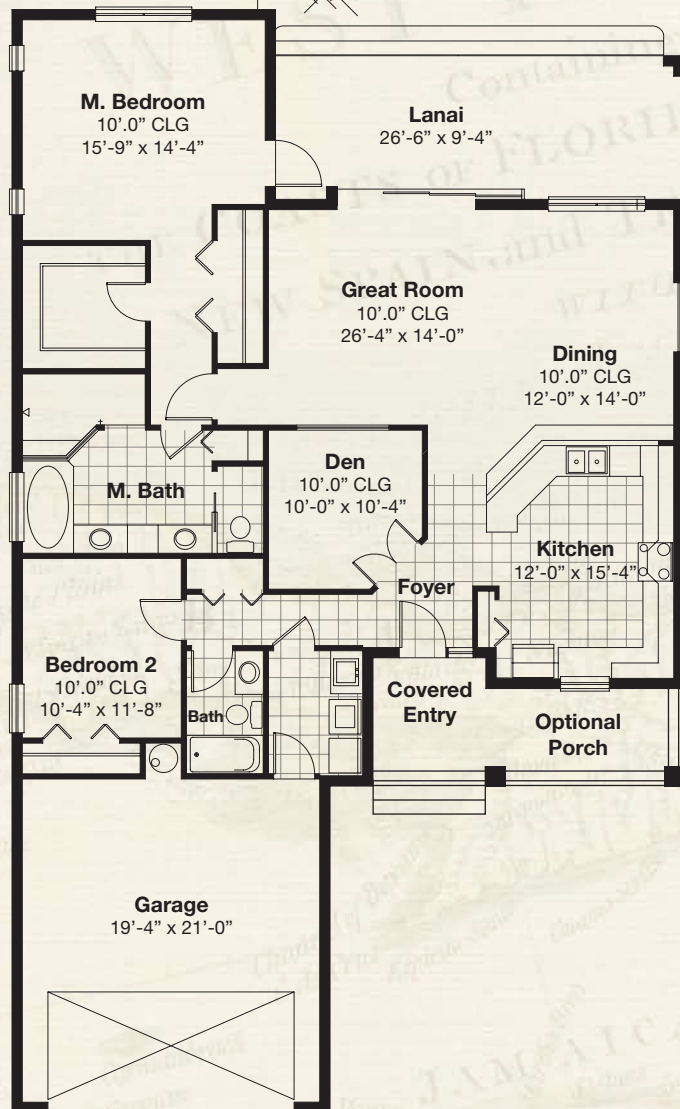

Barbuda

Features

- 2 Bedroom
- 2 Bath
- Den

Square Feet

Living	1717
Lanai	248
Entry	71
Garage	452
Total	2488

Options

- Porch
- Pool
- Extended Garage

Color renderings and landscaping shown are for artistic purposes only and do not necessarily represent actual color choices and landscaping for home exterior. Elevation shown subject to change. Plans, features and availability are subject to change without notice. Square footages are approximate.

8195 Placida Rd., Placida, FL 33946 | 941-698-9200 | www.CoralCaye.net

Barbuda

Features

- 2 Bedroom
- 2 Bath
- Den

Square Feet

Living	1717
Lanai	248
Entry	71
Garage	452
Total	2488

Options

- Porch
- Pool
- Extended Garage