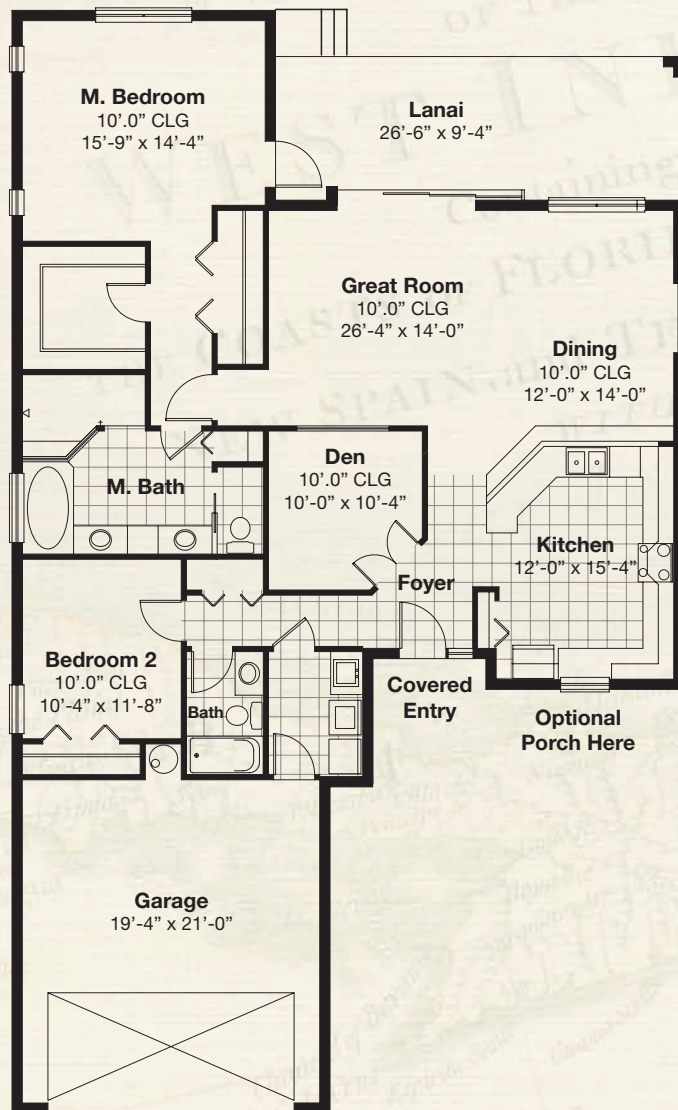

Barbuda

Features

- 2 Bedroom
- 2 Bath
- Den

Square Feet

Living	1717
Lanai	248
Entry	71
Garage	452
Total	2488

Options

- Porch
- Pool
- Extended Garage

Color renderings and landscaping shown are for artistic purposes only and do not necessarily represent actual color choices and landscaping for home exterior. Elevation shown subject to change. Plans, features and availability are subject to change without notice. Square footages are approximate.

8195 Placida Rd., Placida, FL 33946 | 941-698-9200 | www.CoralCaye.net

Barbuda

Features

- 2 Bedroom
- 2 Bath
- Den

Square Feet

Living	1717
Lanai	248
Entry	71
Garage	452
Total	2488

Options

- Porch
- Pool
- Extended Garage