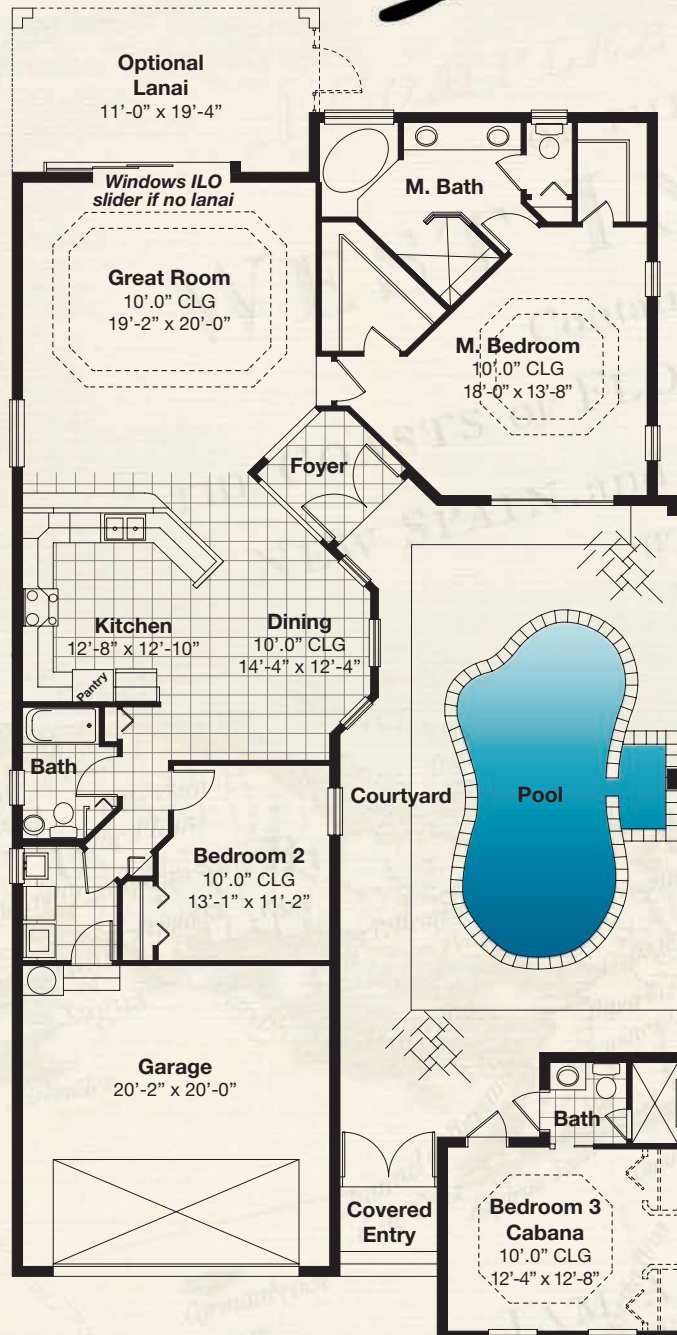

Belize

Master Bath Option

Features

- 3 Bedroom
- 3 Bath
- Cabana / 3rd Bedroom

Square Feet

Living	1989
Courtyard	844
Entry	26
Garage	444
Total	3303

Options

- Pool
- Extended Garage
- Master Bath
- Lanai
- Cabana Closets

8195 Placida Rd., Placida, FL 33946 | 941-698-9200 | www.CoralCaye.net

Belize

Features

- 3 Bedroom
- 3 Bath
- Cabana / 3rd Bedroom

Square Feet

Living	1989
Courtyard	844
Entry	26
Garage	444
Total	3303

Options

- Pool
- Extended Garage
- Master Bath
- Lanai
- Cabana Closets

Color renderings and landscaping shown are for artistic purposes only and do not necessarily represent actual color choices and landscaping for home exterior. Elevation shown subject to change. Plans, features and availability are subject to change without notice. Square footages are approximate.