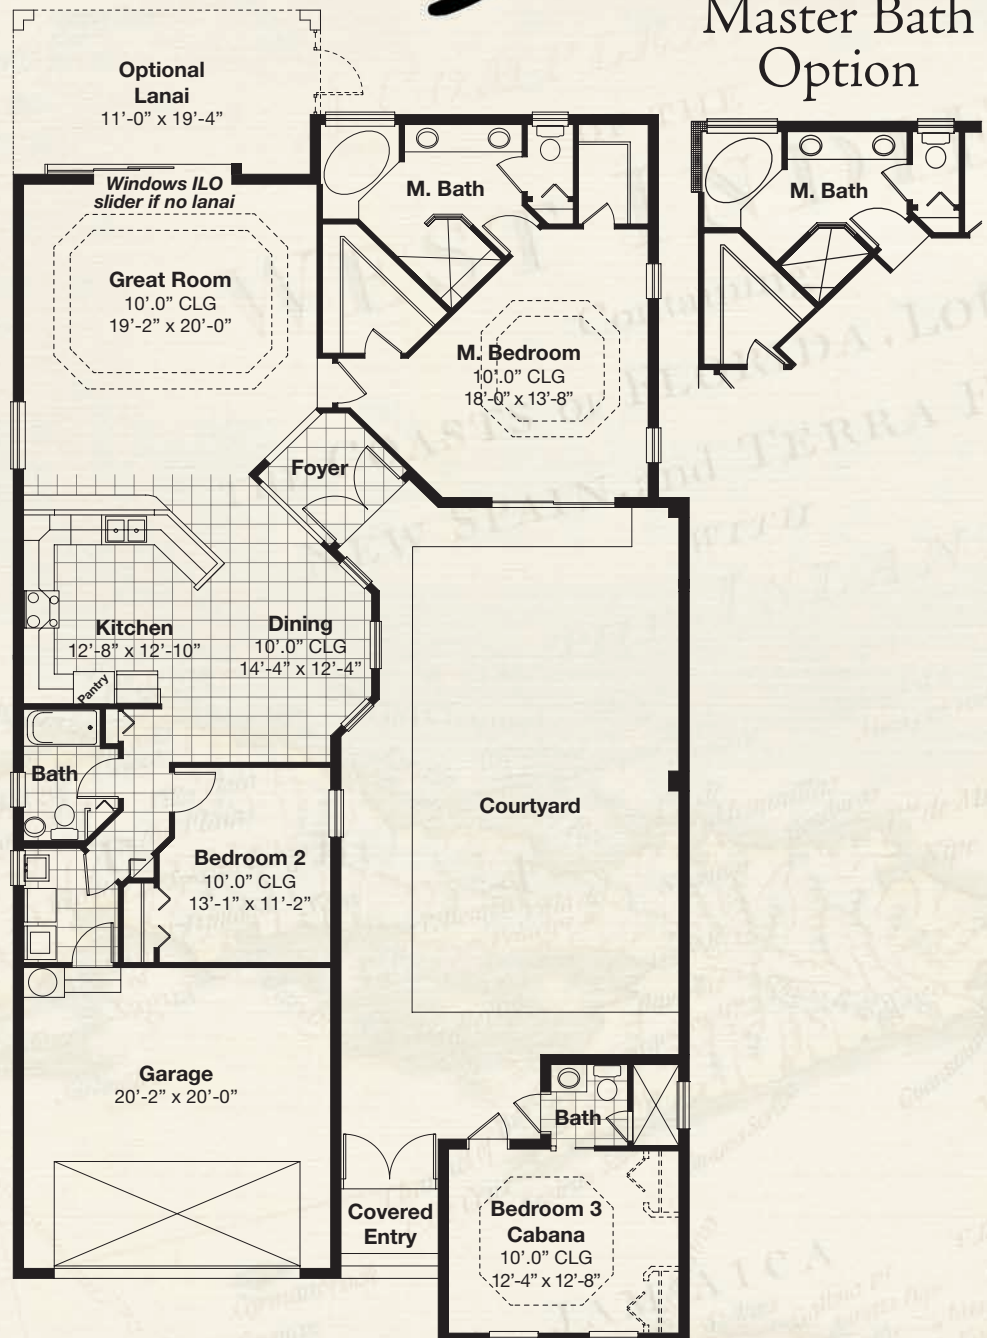

Belize

Master Bath Option

Features

- 3 Bedroom
- 3 Bath
- Cabana / 3rd Bedroom

Square Feet

Living	1989
Courtyard	844
Entry	26
Garage	444
Total	3303

Options

- Pool
- Extended Garage
- Master Bath
- Lanai
- Cabana Closets

8195 Placida Rd., Placida, FL 33946 | 941-698-9200 | www.CoralCaye.net

Belize

Features

- 3 Bedroom
- 3 Bath
- Cabana / 3rd Bedroom

Square Feet

Living	1989
Courtyard	844
Entry	26
Garage	444
Total	3303

Options