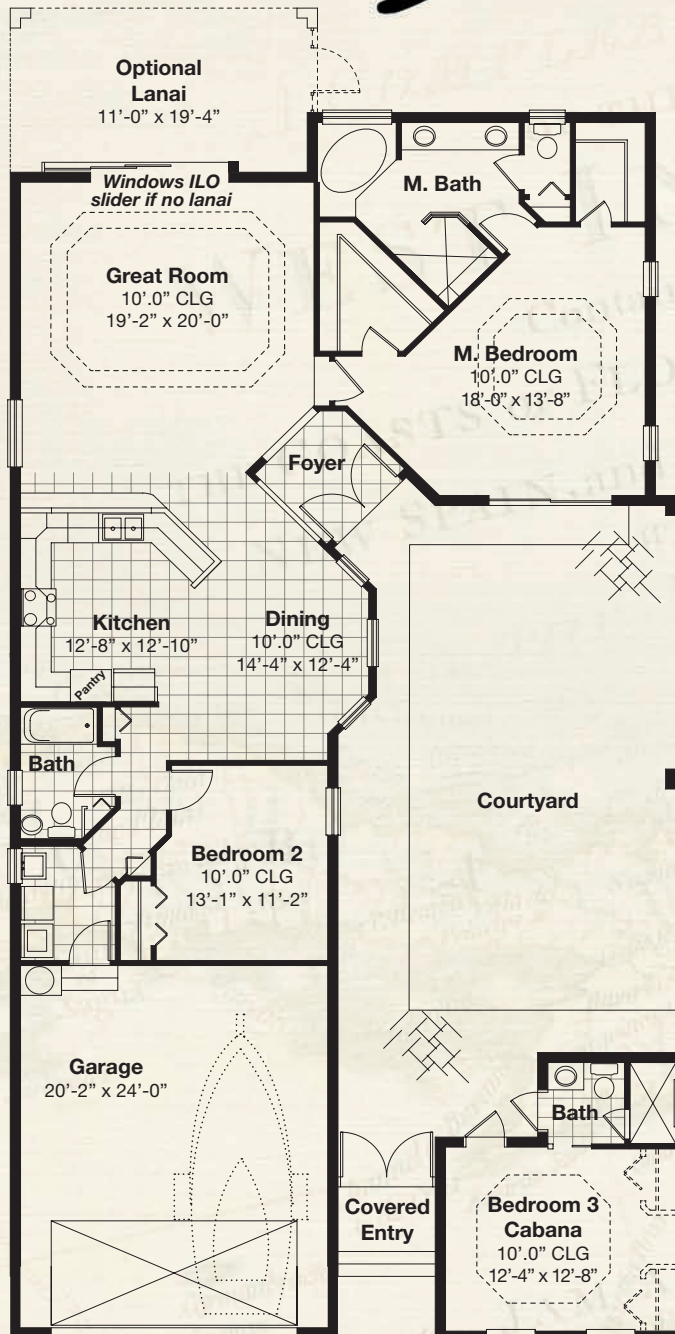

Belize

Master Bath Option

Features

- 3 Bedroom
- 3 Bath
- Cabana / 3rd Bedroom

Square Feet

Living	1989
Courtyard	844
Entry	26
Garage	444
Total	3303

Options

- Pool
- Extended Garage
- Master Bath
- Lanai
- Cabana Closets

8195 Placida Rd., Placida, FL 33946 | 941-698-9200 | www.CoralCaye.net

Belize

Features

- 3 Bedroom
- 3 Bath
- Cabana / 3rd Bedroom

Square Feet

Living	1989
Courtyard	844
Entry	26
Garage	444
Total	3303

Options

- Pool
- Extended Garage
- Master Bath
- Lanai
- Cabana Closets

Color renderings and landscaping shown are for artistic purposes only and do not necessarily represent actual color choices and landscaping for home exterior. Elevation shown subject to change. Plans, features and availability are subject to change without notice. Square footages are approximate.

8195 Placida Rd., Placida, FL 33946 | 941-698-9200 | www.CoralCaye.net

Belize

Features

- 3 Bedroom
- 3 Bath
- Cabana / 3rd Bedroom

Square Feet

Living	1989
Courtyard	844
Entry	26
Garage	484
Total	3343

Options