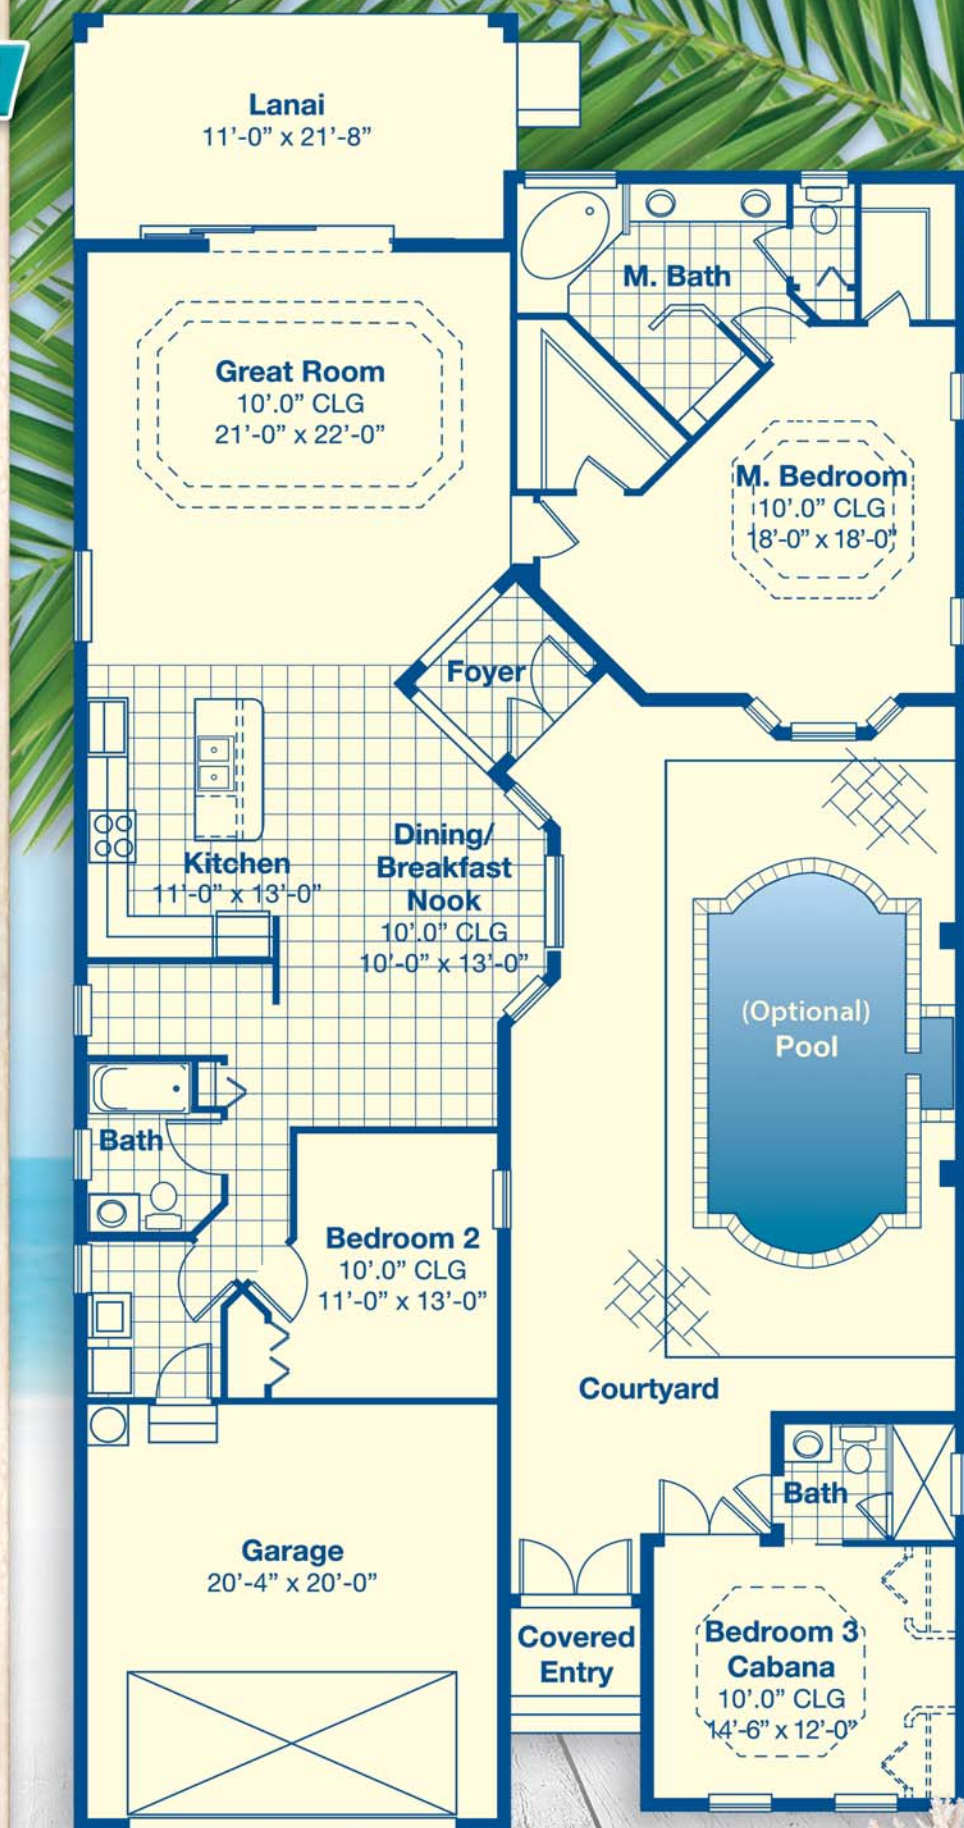

Anguilla

3 Bedrooms/3 Baths
(Cabana or 3rd Bedroom)

2126 sq/ft
of Living Space

Total sq/ft of 3674

Which Includes...

Courtyard – 837 sq/ft

Lanai – 236 sq/ft

Entry – 27 sq/ft

Garage – 448 sq/ft

Optional Features

- Pool
- Extended Garage
- Closets In Cabana

Color renderings and landscaping shown are for artistic purpose only and do not necessarily represent actual color choices and landscaping for home exterior.

Elevations shown subject to change.

Plans, features and availability are subject to change without notice.

Square footages are approximate.

Ver: 03/17/18

941-698-9200

8195 Placida Rd • Placida, FL 33946

www.CoralCaye.net

CORAL CAYE

Custom Coastal Elegance

Anguilla

Elevation Options

*Elevation
Option: A*

*Elevation
Option: B*

*Elevation
Option: C*

Color renderings and landscaping shown are for artistic purpose only and do not necessarily represent actual color choices and landscaping for home exterior. Elevations shown subject to change. Plans, features and availability are subject to change without notice. Square footages are approximate. Ver: 03/17/18