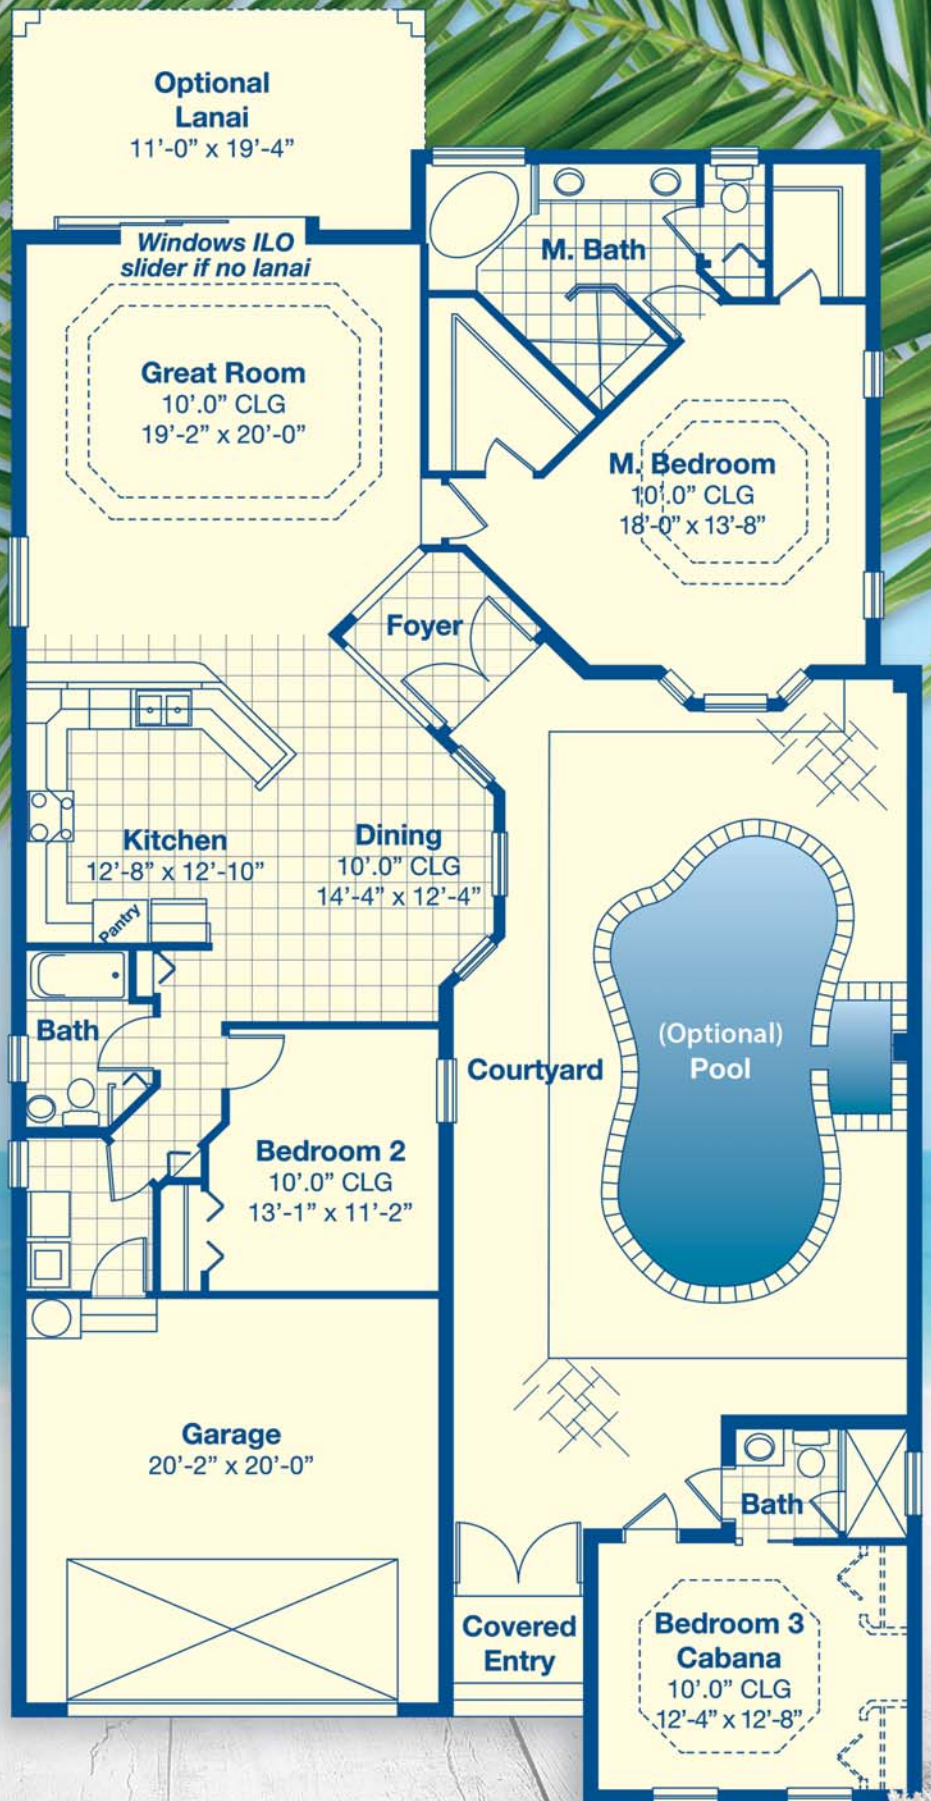

Belize

3 Bedrooms/3 Baths
(Cabana or 3rd Bedroom)

1989 sq/ft
of Living Space

Total sq/ft of 3303

Which Includes...

Courtyard – 844 sq/ft

Entry – 26 sq/ft

Garage – 444 sq/ft

Optional Features

- Pool
- Lanai
- Extended Garage
- Closets In Cabana

Color renderings and landscaping shown are for artistic purpose only and do not necessarily represent actual color choices and landscaping for home exterior.

Elevations shown subject to change.

Plans, features and availability are subject to change without notice.

Square footages are approximate.

Ver: 03/17/18

941-698-9200

8195 Placida Rd • Placida, FL 33946

www.CoralCaye.net