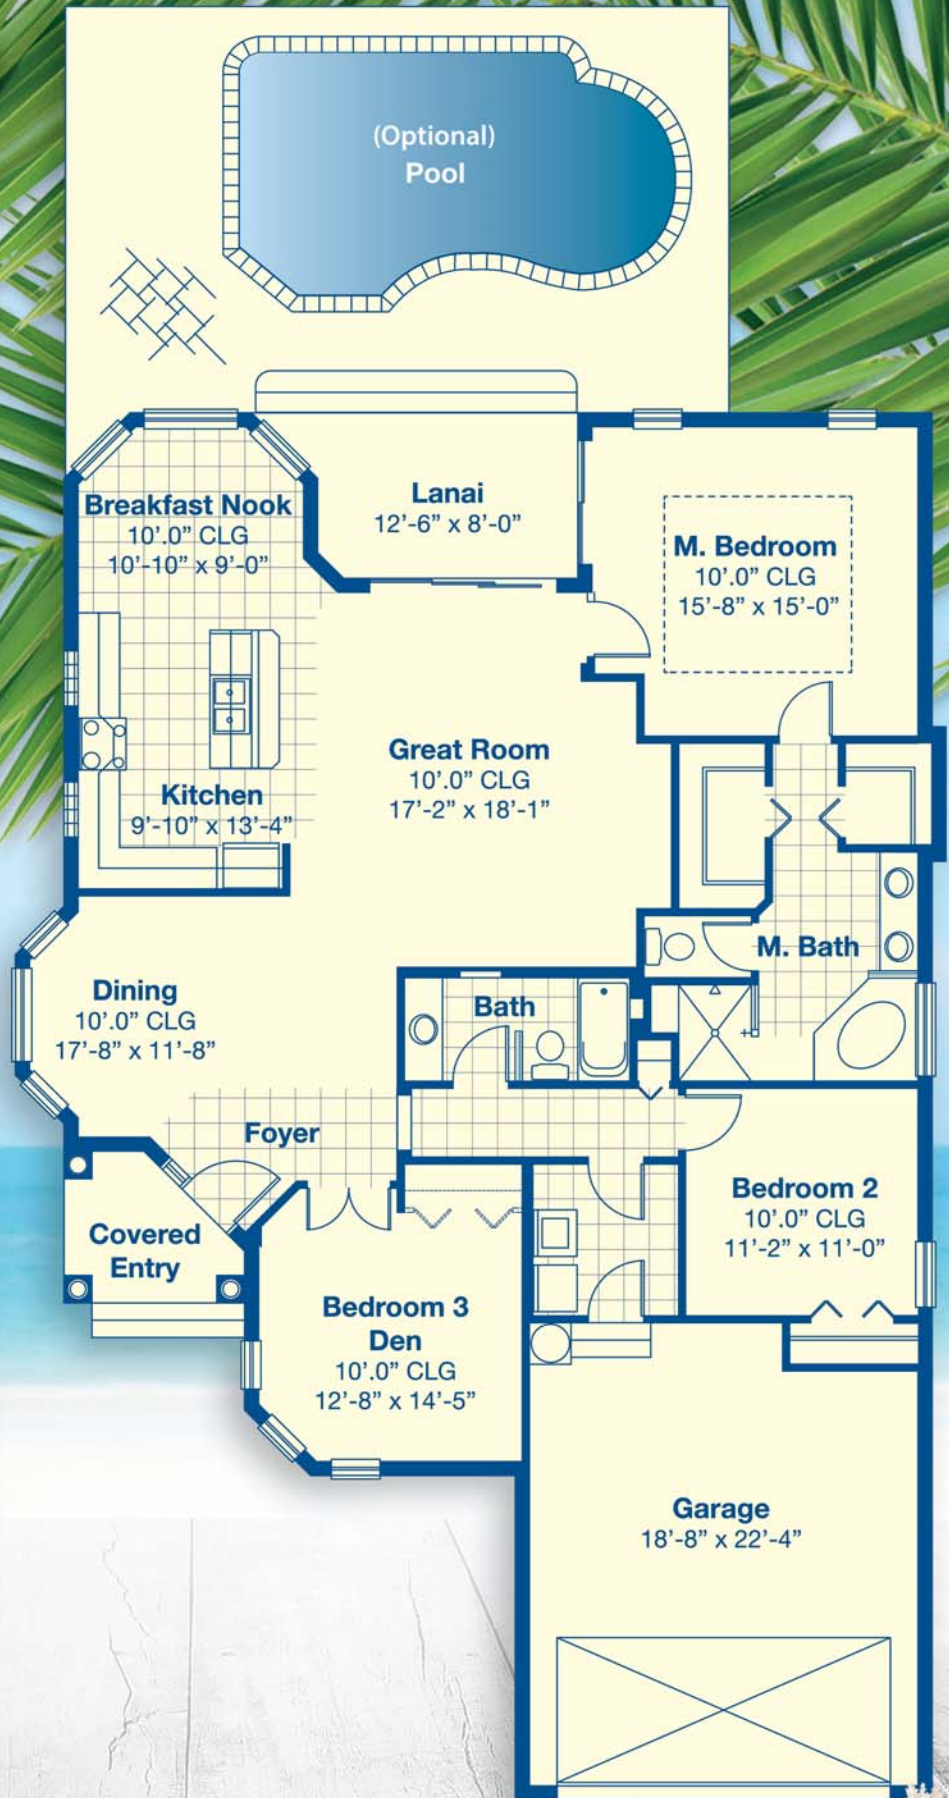

Tobago

3 Bedrooms/2 Baths

1800 sq/ft
of Living Space

Total sq/ft of 2395

Which Includes...

Lanai - 104 sq/ft

Entry - 52 sq/ft

Garage - 439 sq/ft

Optional Features

- Pool
- Extended Garage

Color renderings and landscaping shown are for artistic purpose only and do not necessarily represent actual color choices and landscaping for home exterior.

Elevations shown subject to change.

Plans, features and availability are subject to change without notice.

Square footages are approximate.

Ver: 03/17/18

941-698-9200

8195 Placida Rd • Placida, FL 33946

www.CoralCaye.net