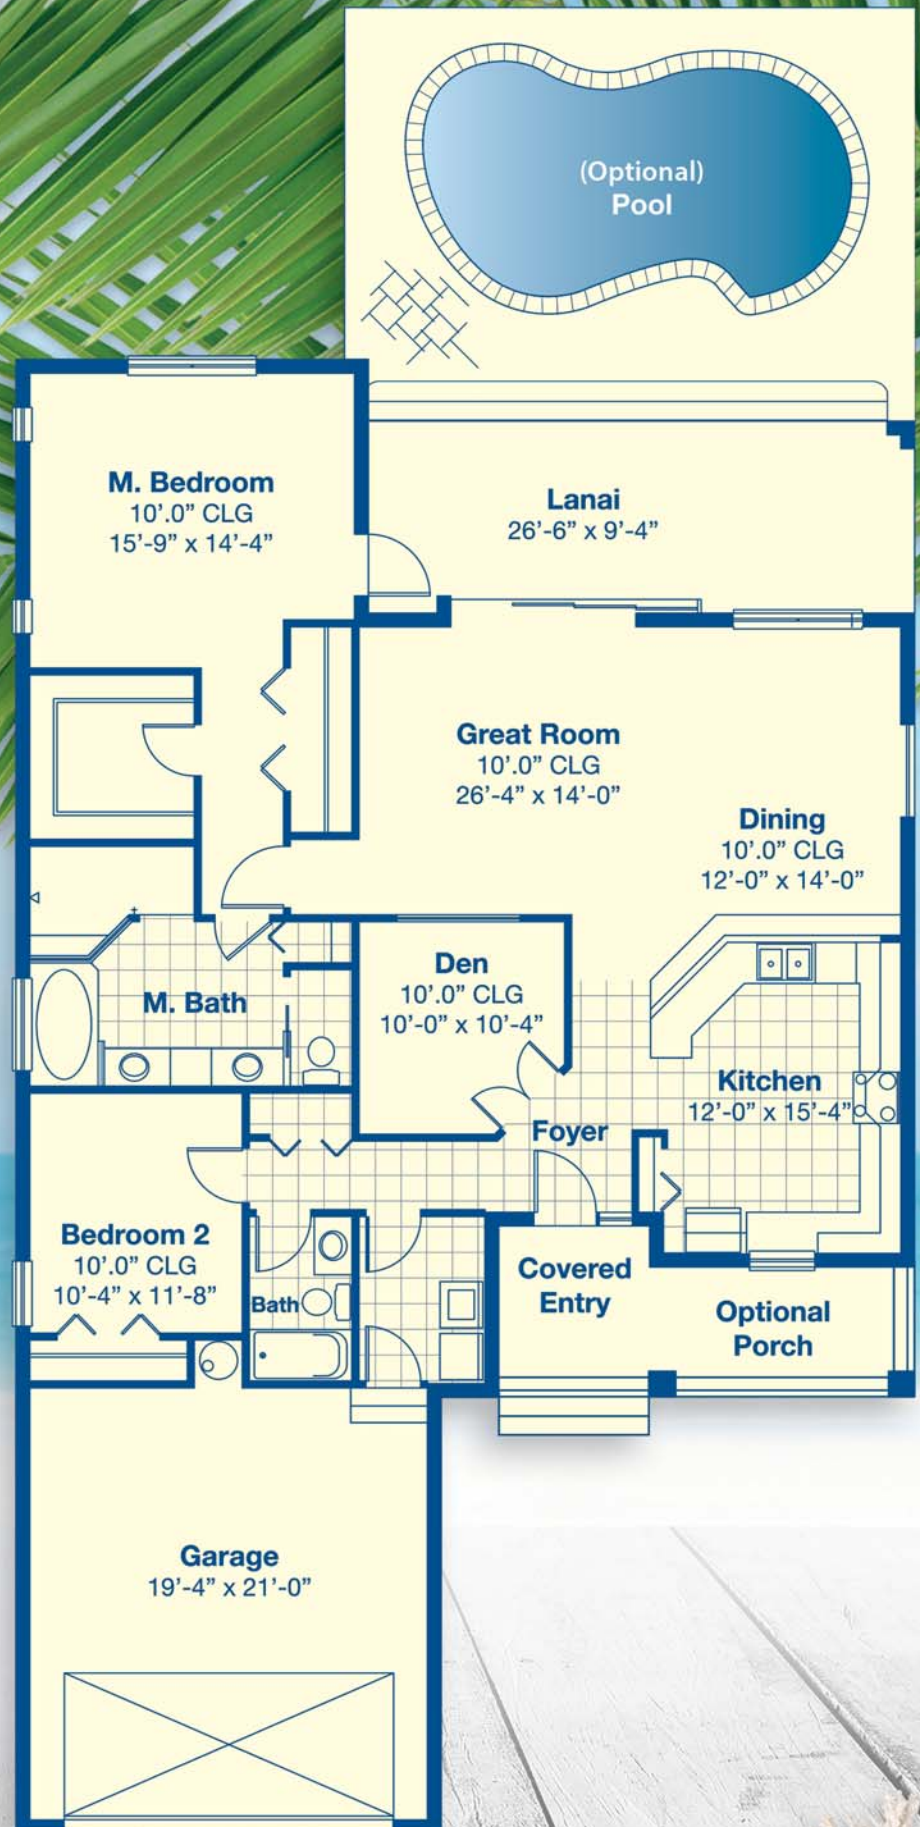

Barbuda

2 Bedrooms
2 Baths/Den

1717 sq/ft
of Living Space

Total sq/ft of 2488

Which Includes...

Lanai – 248 sq/ft

Entry – 71 sq/ft

Garage – 452 sq/ft

Elevations shown subject to change.

Plans, features and availability are subject to change without notice.

Square footages are approximate.

Ver: 03/17/18

941-698-9200

8195 Placida Rd • Placida, FL 33946

www.CoralCaye.net

CORAL CAYE

Custom Coastal Elegance

Barbuda

Elevation Options

Elevation
Option: **A**

Elevation
Option: **B**

Elevation
Option: **C**

Elevation
Option: **D**

Color renderings and landscaping shown are for artistic purpose only and do not necessarily represent actual color choices and landscaping for home exterior. Elevations shown subject to change. Plans, features and availability are subject to change without notice. Square footages are approximate. Ver: 03/17/18